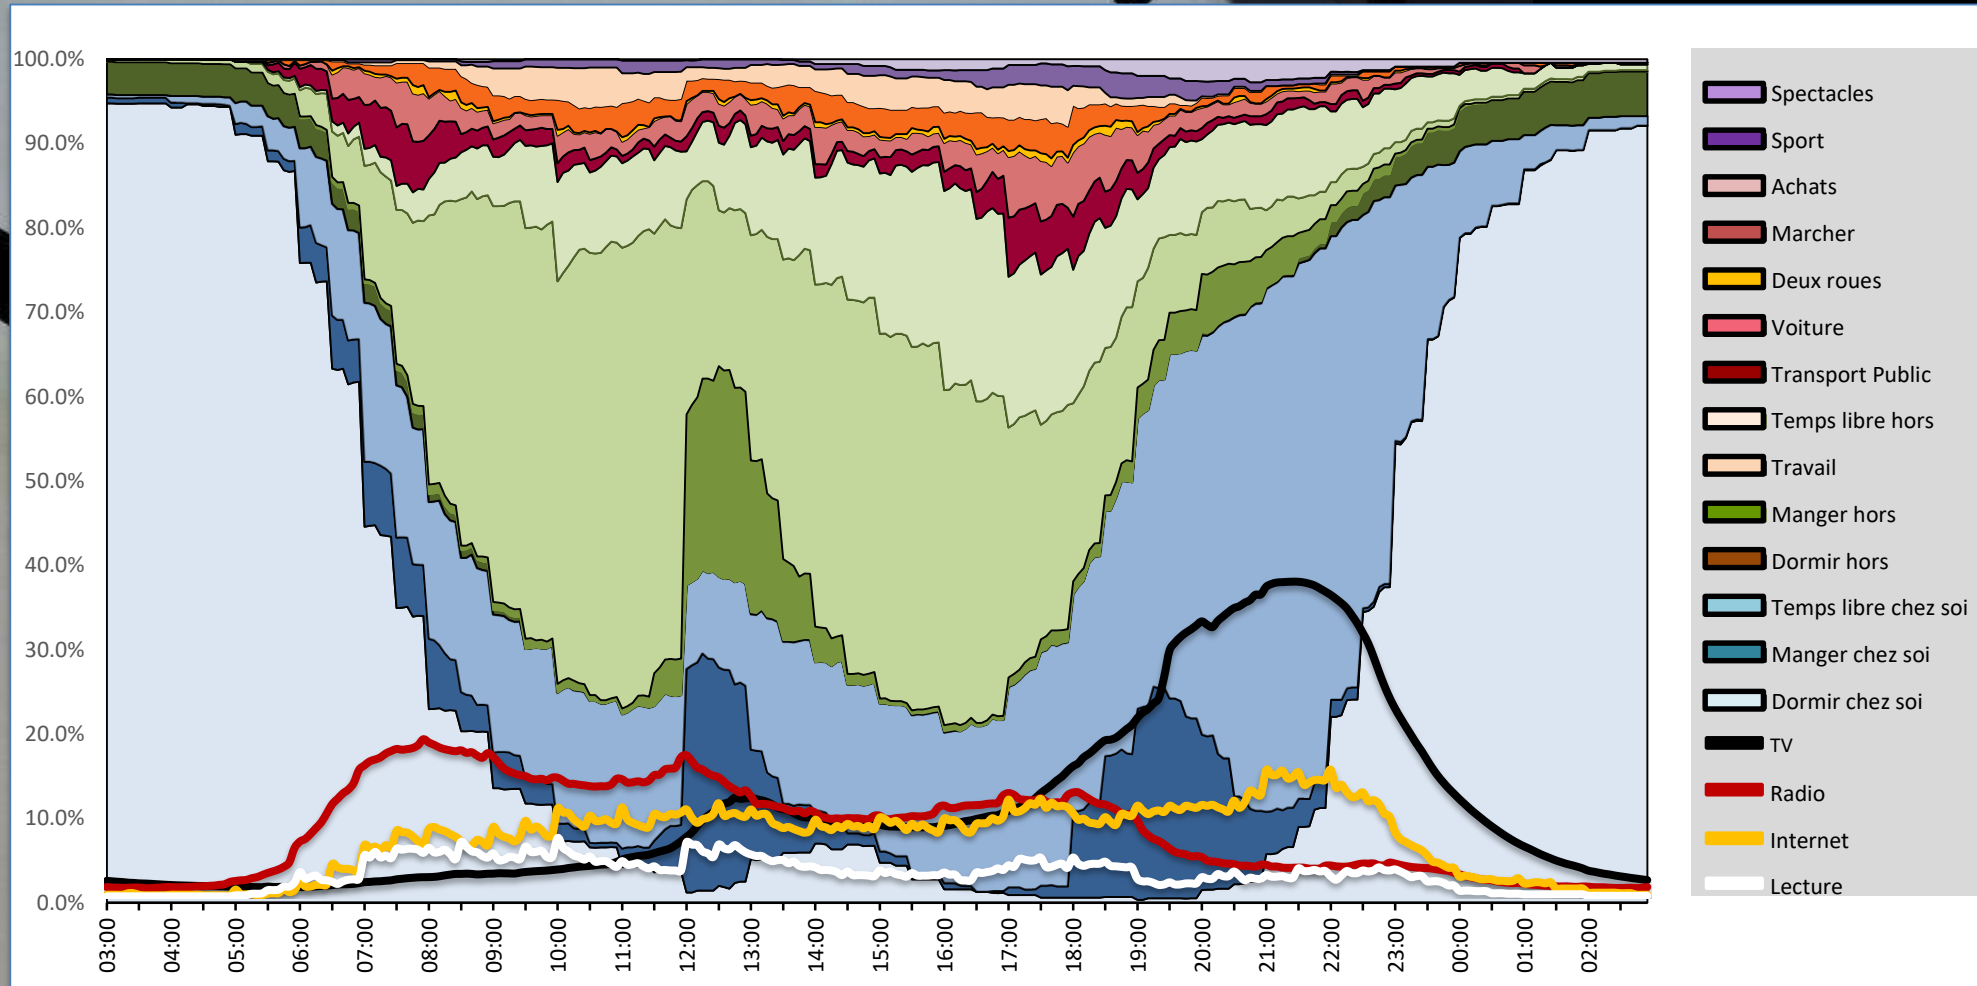

RTS

Radio Télévision
Suisse

La Programmation TV

Luc Guillet

Screenforce Day 28.09.2022

Connaissance du public

Part de marché RTS 18h-23h, population 3+

Part de marché RTS 18h-23h, 30-49 ans

Source : Panel TV Mediapulse – Instar analytics

Représentatif ?

Informer
Éclairer, approfondir
Découvrir, évader
Divertir, détendre

Des flux

The Disney+ logo features the word "Disney" in its signature script font, followed by a plus sign. A blue arc is positioned above the text.

Disney + PIXAR + MARVEL + STAR WARS + NATIONAL GEOGRAPHIC

The Rakuten logo consists of the word "Rakuten" in a bold, red, sans-serif font. A red underline is positioned beneath the letters "a", "k", and "u".The NETFLIX logo is displayed in a bold, red, sans-serif font against a black background.The Amazon Prime Video logo features the word "amazon" in a black, lowercase, sans-serif font with a green play button icon integrated into the letter "o". Below it, the words "prime video" are written in a smaller, black, lowercase, sans-serif font.The peacock logo features the word "peacock" in a white, lowercase, sans-serif font, followed by a vertical column of six colored dots (red, orange, yellow, green, blue, purple).The Apple TV+ logo features the Apple logo followed by the text "tv+" in a white, lowercase, sans-serif font, set against a dark, cloudy background.The RTS logo consists of the letters "RTS" in a white, bold, sans-serif font on a red rectangular background.The HBO Max logo features the letters "HBO" in white inside a blue rounded square, positioned above the word "max" in a blue, lowercase, sans-serif font. A small "SM" trademark symbol is located to the right of "max".The DAZN logo features the letters "DAZN" in a bold, dark blue, sans-serif font, enclosed within a dark blue, stylized frame that resembles a television screen.