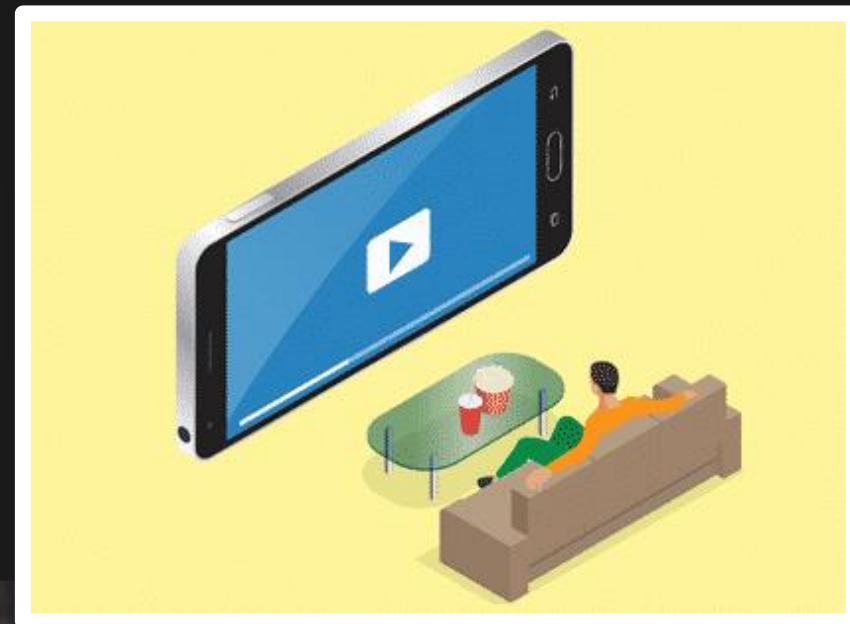

Catégories