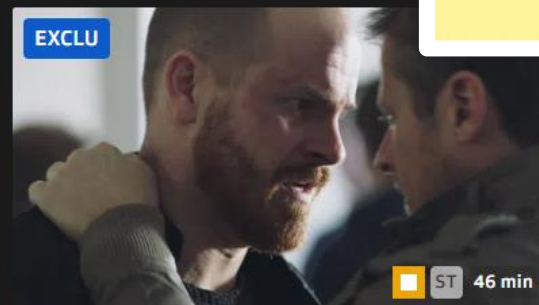

Catégories

En primeur >

Passe-moi les jumelles · aujourd'hui
Les frangins volants

Impeachment: American crime story · samedi
L'assassinat de Monica Lewinsky (Episode 7/10 - Saison 3)

Alerte Cobra · samedi
A bout de souffle

Doc Portrait · samedi
Jean-Michel Basquiat : Artiste absolu

Les potagers de...
La fraise de Pl...

Reprendre

Responsabilités

Merci de votre attention

A woman in a red dress and gold cape stands in the center, looking forward. Behind her is the massive, textured head of a dragon, with its eyes visible. The scene is set in a dark, cavernous environment filled with sharp, dark, crystalline spikes that resemble ice or obsidian. The lighting is dramatic, with warm tones from the dragon's head and the woman's attire contrasting with the dark, shadowy surroundings. Small orange sparks or embers are scattered throughout the scene, particularly near the base of the spikes and the dragon's head.